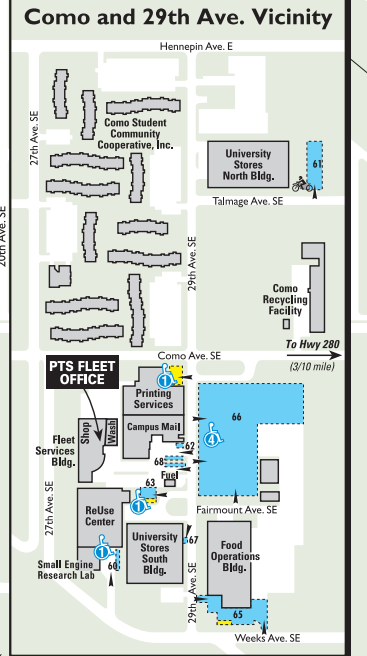

### Campus Transit Routes

- East Bank Circulator
  - Campus Connector
  - University Avenue Circulator
  - 4th Street Circulator
  - ⏸ Bus stop (color indicates route)
- Paratransit service: [z.umn.edu/paratransit](http://z.umn.edu/paratransit)

Intercession/Breaks/Summer Session																
am							pm									
6	7	8	9	10	11	12	1	2	3	4	5	6	7	8	9	10
← Every 15 min (Monday-Friday)							→ Every 15 min (Monday-Friday)									
← Campus Connector -121							→ Summer 9:30									
← Every 15 min (Monday-Friday)							→ Every 15 min (Monday-Friday)									
← University Ave. Circ. -122							→ Summer 9:30									
← Every 10 min 9:00							→ Every 20 min 5:30									
← East Bank Circulator -120							→ No service									

**Washington Ave. Mall, between Pleasant St. and Walnut St., is for Buses and Emergency Vehicles Only.**

Monday-Friday (Fall/Spring/Finals)																		
am							pm											
6	7	8	9	10	11	12	1	2	3	4	5	6	7	8	9	10	11	12
← 7:30							→ 6:30											
← Every 5 min							→ Every 15 min											
← Campus Connector -121							→ 20 min (Mon-Wed)											
← Every 10 min							→ Every 15 min											
← University Ave. Circulator -122							→ 12:15 (Mon-Wed)											
← Every 10 min							→ 6:00											
← 4th Street Circulator -123							→ No service											
← Every 10 min 9:00							→ Every 20 min 3:00											
← East Bank Circulator -120							→ No service											

Events may alter facility use and shuttle routes. For the most current map or additional info, visit [pts.umn.edu](http://pts.umn.edu)